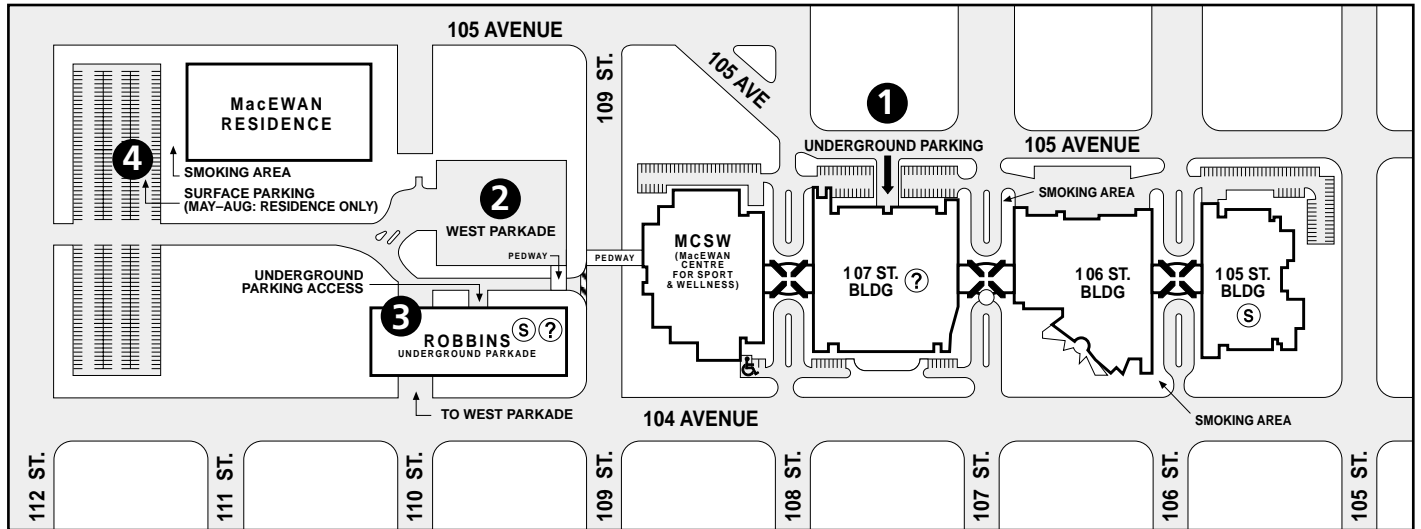

Grant MacEwan College City Centre Campus

Grant MacEwan College, City Centre Campus, 10700–104 Avenue

March, 2008

PUBLIC PARKING INFORMATION

1 Underground Parking

Enter off 105 Ave. between 107 & 108 St. (north side of campus)

Enter off 104 Ave. & 112 St.

Weekdays: \$1.25 per 1/2 hr to maximum of \$7.50/day

Evenings: \$4/evening (after 5:30 p.m., Mon.–Fri.)

Weekends: \$4/day (8 am –6 pm)
(Self-pay machine accepts Visa, MC, bills, \$2, \$1 & 25¢ coins)

3 Robbins Underground Parkade

Enter off 109 St., west side or 104 Ave., north side.

Weekdays: \$1.50 per hr to maximum of \$11/day

Evenings: \$4/evening (after 5:30 pm, Mon.–Fri.)

4 West Surface Parking (available May–Aug: residence guests only)

- Security (?) (S)
- Food Servery / The Heart
- Main Floor (West) Lounge
- Classrooms
- Lecture Theatre
- Self-Pay Parking Machine
- Underground Parking Access

MAC EWAN